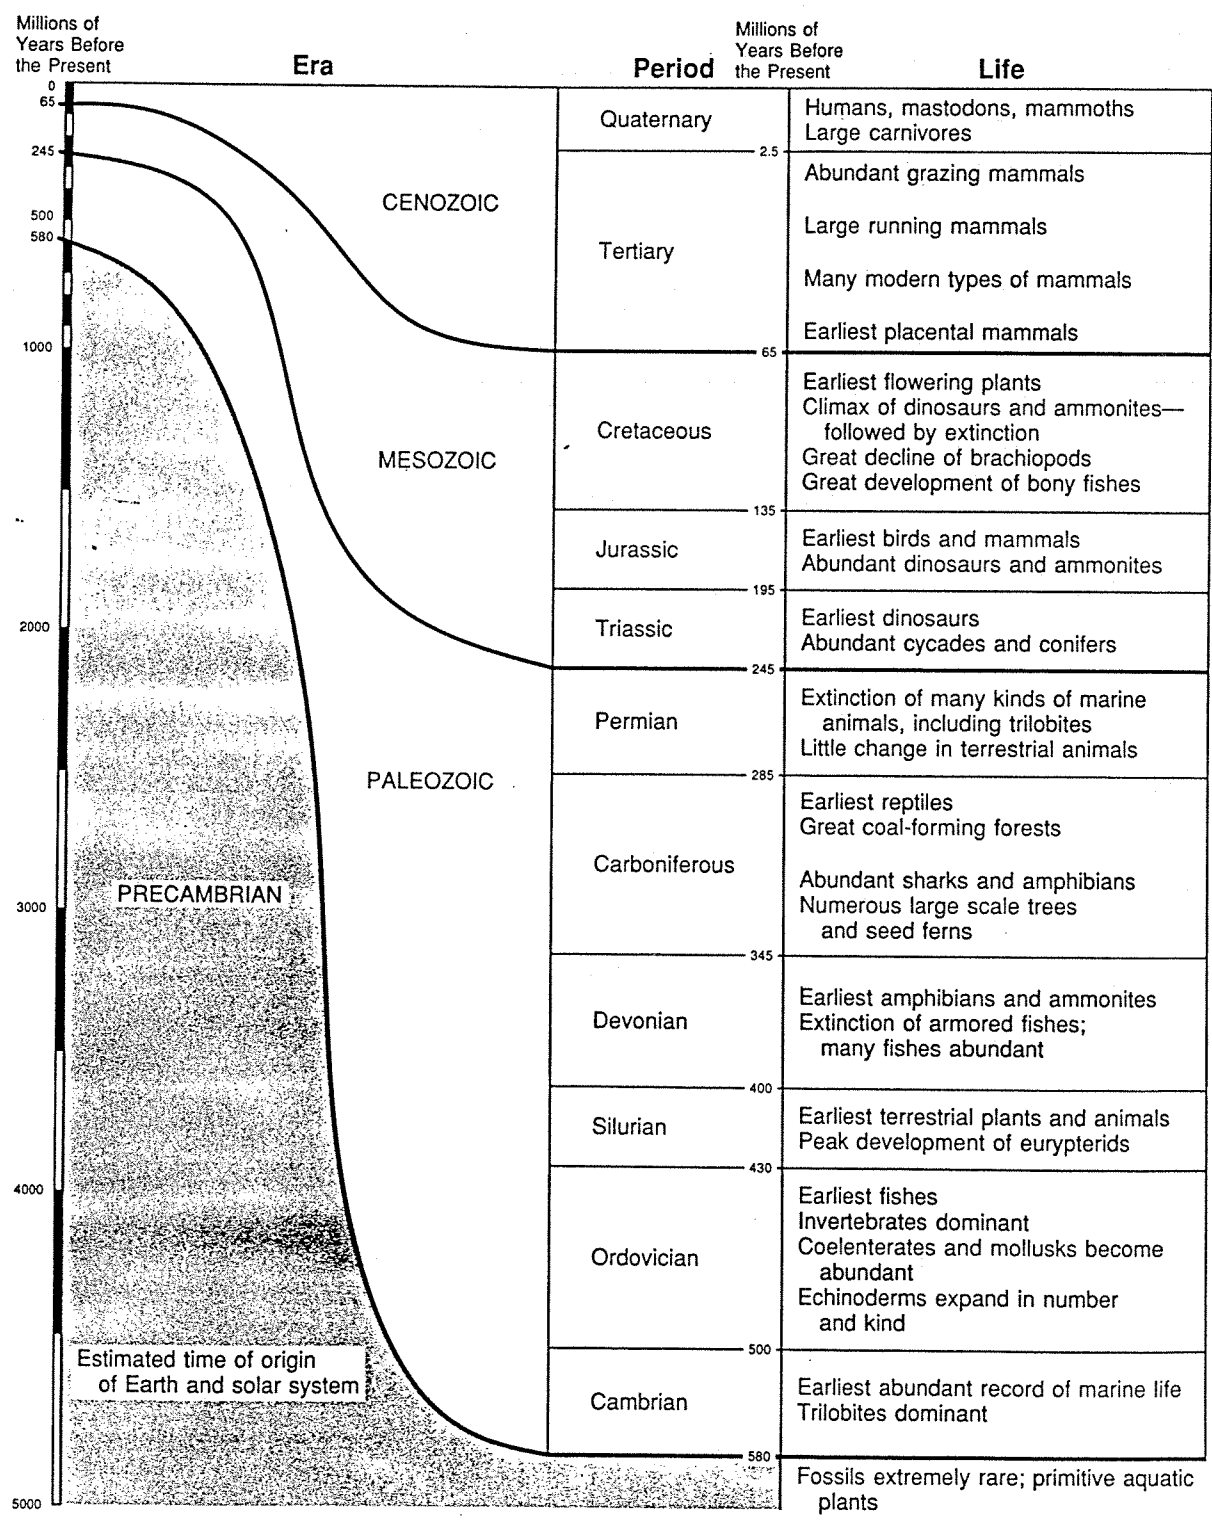

The Geologic Time Scale

Use the information from the diagram below to answer the accompanying questions.

1. According to the diagram, all of geologic time is divided into four large units called eras. List the four eras in order from the one that is most recent to the one that occurred farthest back in time.

_____ (most recent)

_____ (farthest back in time)

2. Which of the eras lasted for the longest period of time? _____
 How long did it last? _____

3. Which era covers the shortest length of geologic time? _____

4. What time era do we live in? _____ When did it start?

5. When did the Mesozoic Era begin? _____ When did it end?

_____ How long did it last? _____ What type of animal lived only during the Mesozoic Era? _____

6. Complete the following chart by identifying the era and period when the life forms first appeared.

Life Forms	Era	Period
Earliest fishes	_____	_____
Earliest mammals	_____	_____
Earliest reptiles	_____	_____
Earliest flowering plants ...	_____	_____
Earliest humans	_____	_____
Earliest dinosaurs	_____	_____